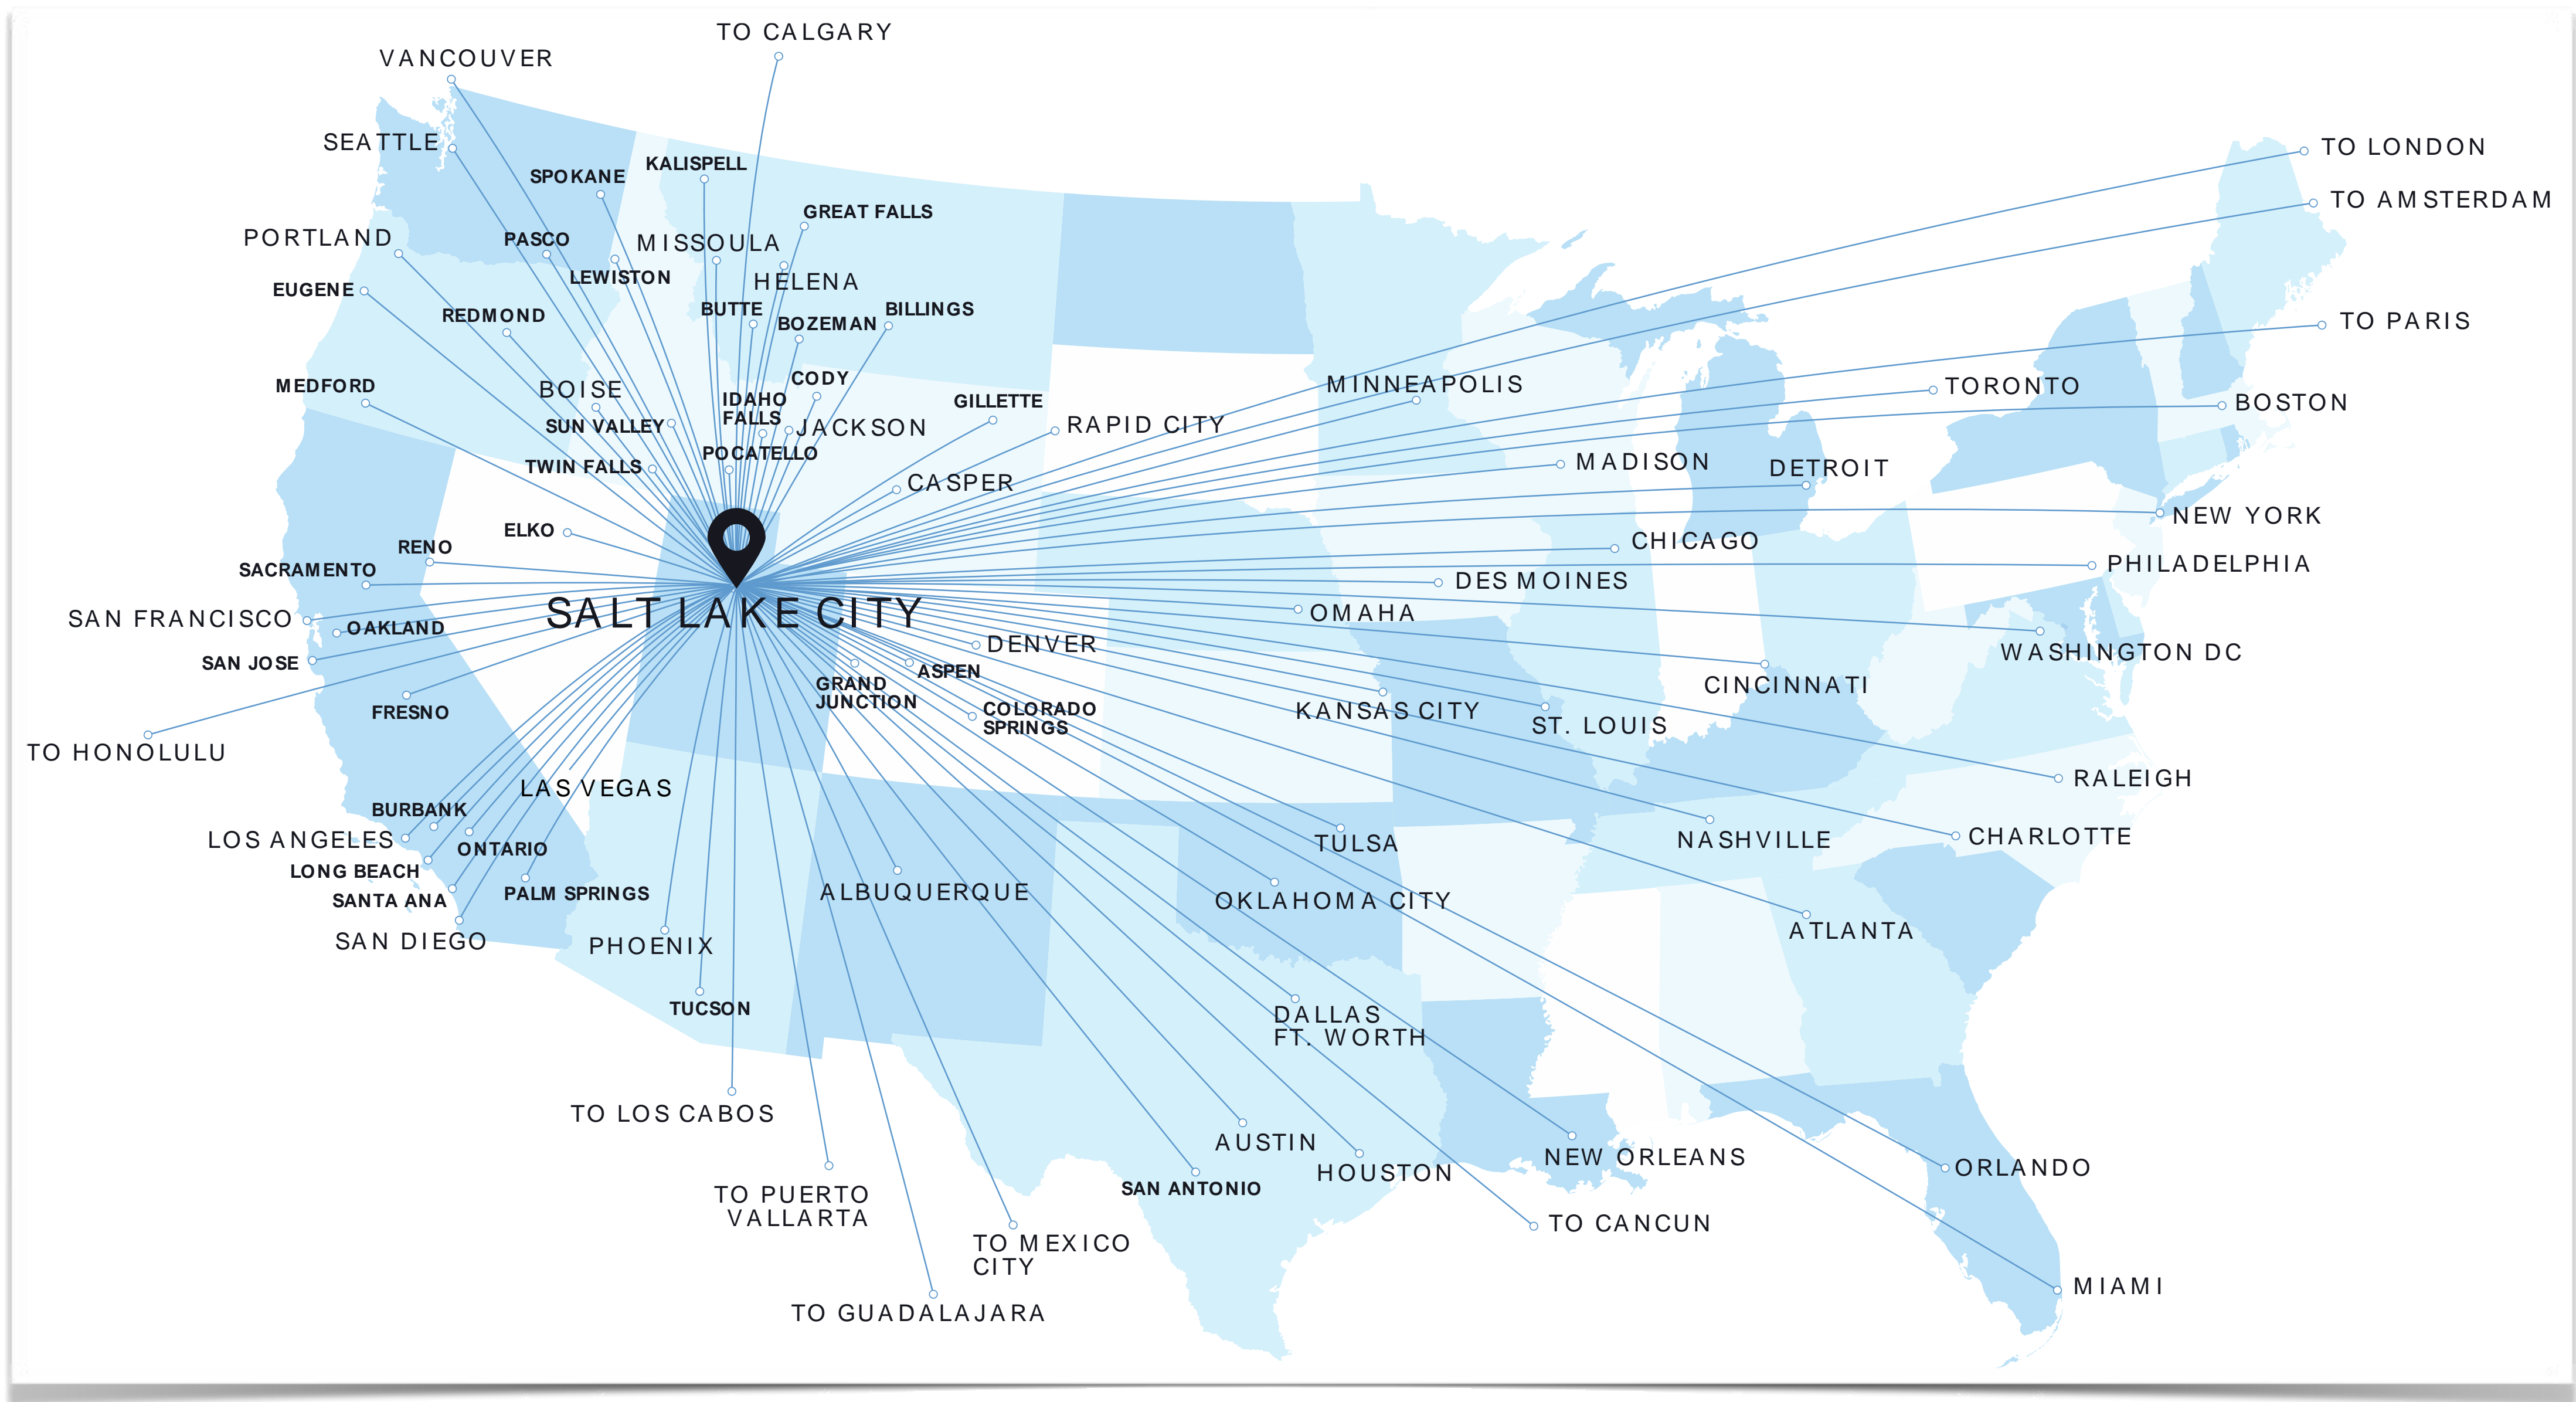

COLORADO

CALIFORNIA

ARIZONA

NEW MEXICO

Salt Lake City International Airport Rebuilding scheduled to open in 2020

Utah Skigebiete

Brian Head

HEBER

Midway

Sundance

Eagle Point

CEDAR CITY

BEAVER

Alta

Brighton

Snowbird

FROM HISTORIC MAIN STREET TO TOWN

7429316

UTAH

UTAH

UTAH

UTAH

LAGUNITAS
IPA

Spear Beaks,
Meople,
Pumble.

WYOMING

LOGAN

BRIGHAM CITY

SALT LAKE CITY

UTAH

COLORADO

NEVADA

LAS VEGAS