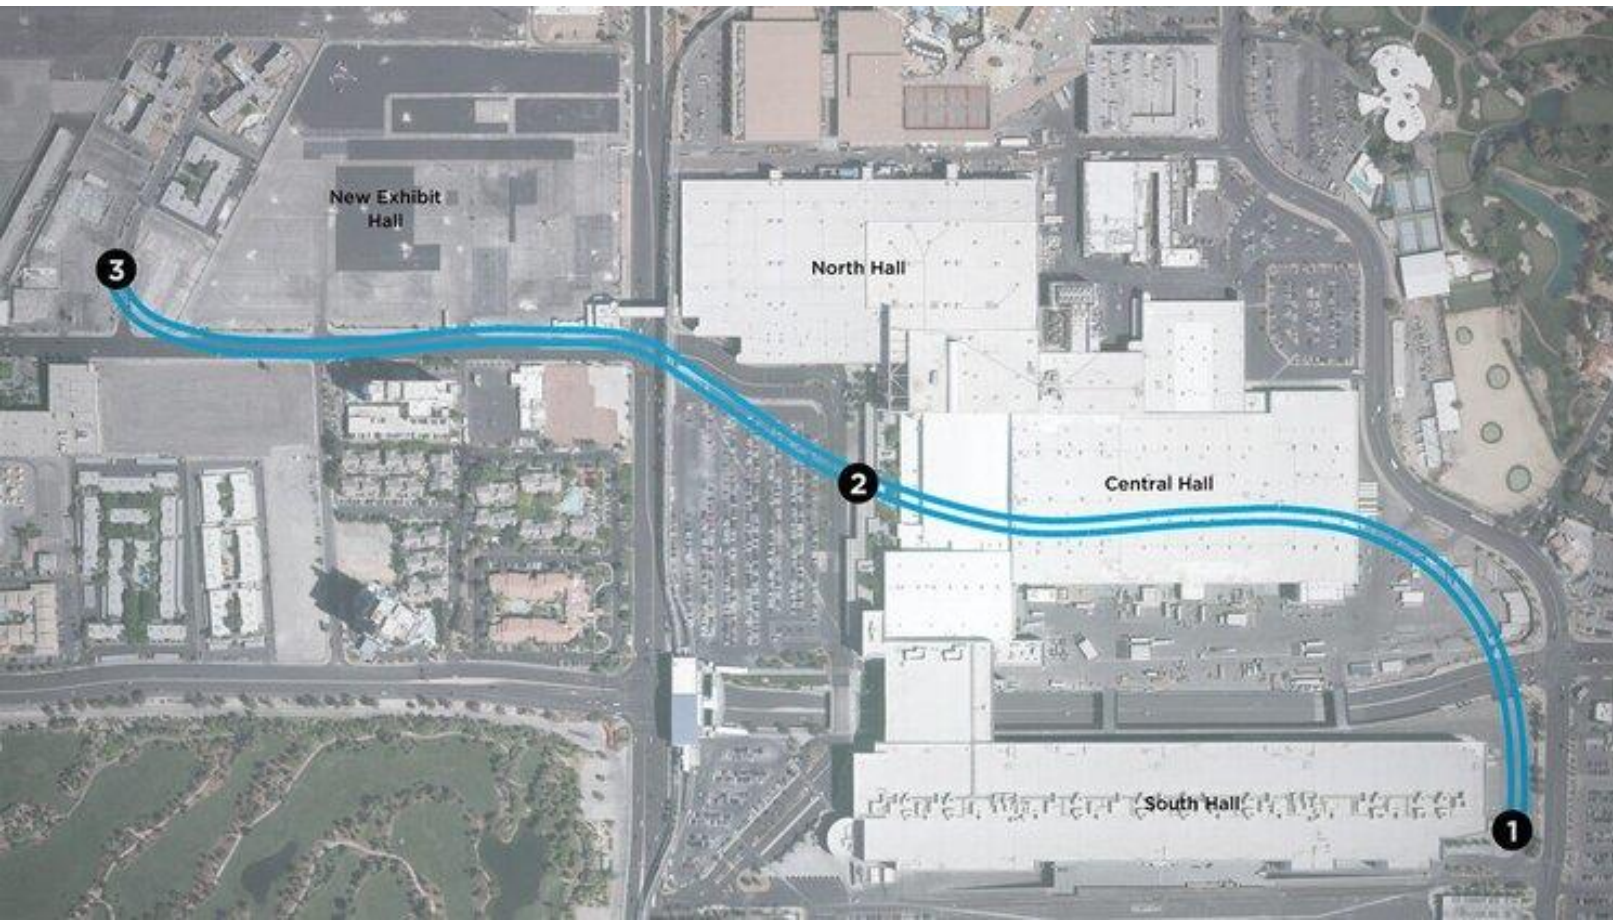

OPENING DECEMBER 1, 2021

PLAY

KATY PERRY
LAS VEGAS

OPENING DECEMBER 29, 2021

LUKE BRYAN
VEGAS

ARRIVING FEBRUARY 11, 2022

LAS Vegas

An aerial night view of Las Vegas, featuring the Paris Las Vegas hotel and casino. The Eiffel Tower replica is illuminated and stands prominently on the right. The city lights are visible against a dark sky, and a large fountain is in the foreground. The word "TRANSPORTATION" is overlaid in large, white, bold, sans-serif capital letters across the center of the image.

TRANSPORTATION

TRANSPORTATION

TRANSPORTATION

LAS VEGAS MONORAIL IS
100% Electric
and runs
ZERO
Emission Trains 

THE LVCC LOOP

- Das innovative unterirdische Transportsystem von Elon Musk
- Eine Flotte von vollelektrischen Tesla-Fahrzeugen soll bis zu 4.400 Fahrgäste pro Stunde befördern
- Pläne zur Ausweitung auf den gesamten Strip-Korridor und den Flughafen

VEGAS LOOP

An aerial night view of the Las Vegas city center, showing a dense cluster of illuminated skyscrapers and hotels. The city lights create a vibrant, glowing effect against the dark sky. In the center, a large fountain is visible, illuminated with bright lights. The overall scene is a bustling, modern urban landscape.

COMING SOON

Upcoming Attractions

DIE MSG SPHERE VERÄNDERT DIE SKYLINE VON LAS VEGAS

- Musik- und Unterhaltungszentrum mit 18.000 Sitzplätzen
- 110 Meter hoch, 150 Meter breit
- Facettenreiche LED-Beleuchtung im gesamten Außenbereich
- Eröffnung: 2023!