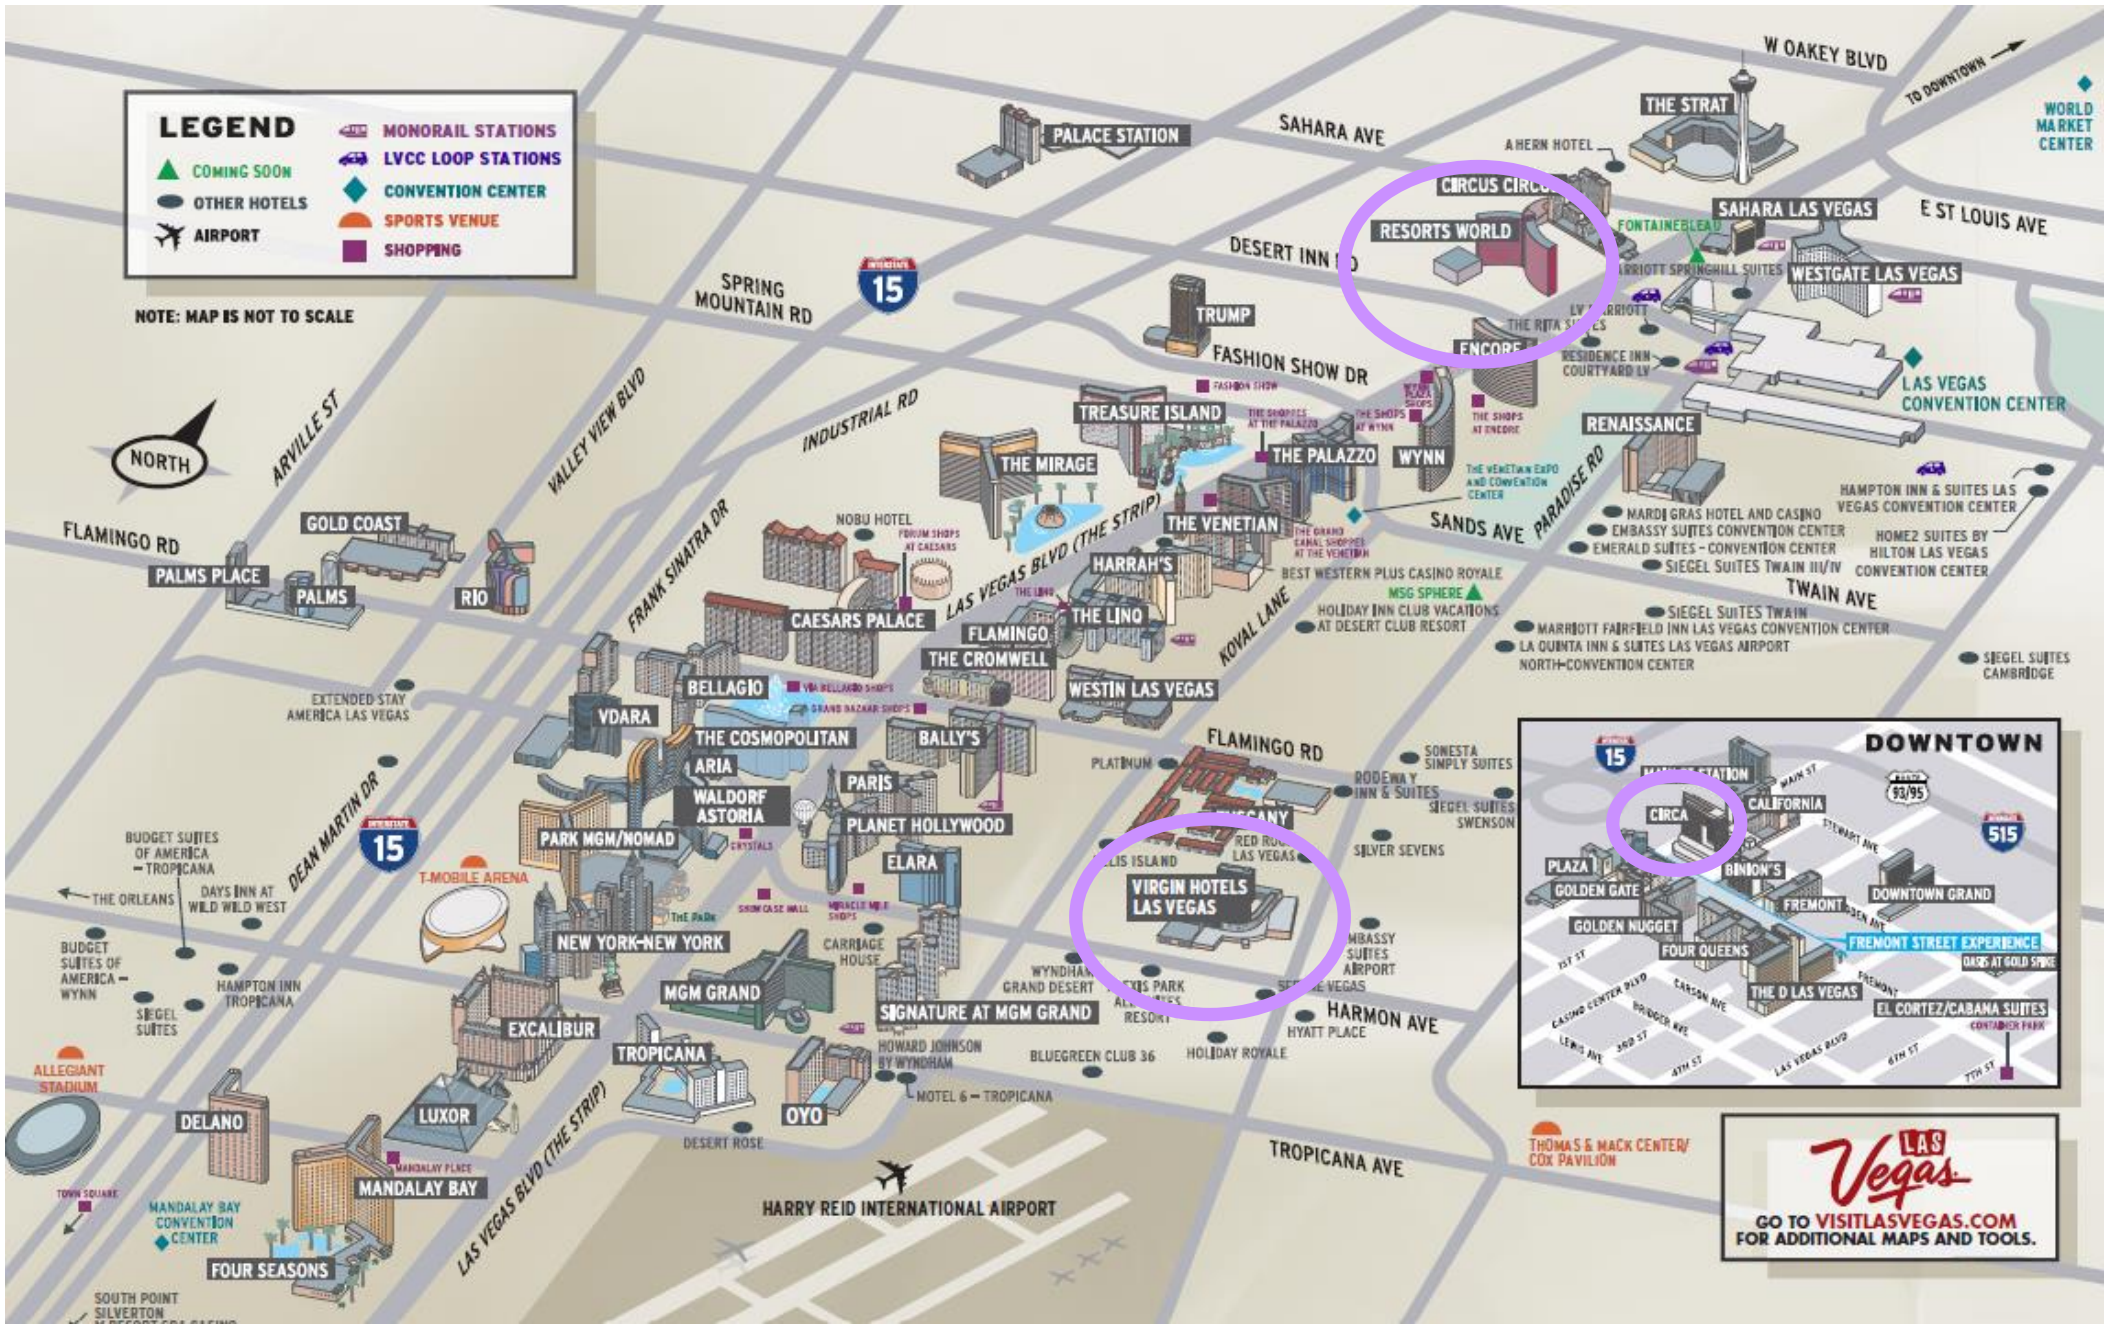

LEGEND

- MONORAIL STATIONS
- LVCC LOOP STATIONS
- CONVENTION CENTER
- SPORTS VENUE
- SHOPPING
- COMING SOON
- OTHER HOTELS
- AIRPORT

NOTE: MAP IS NOT TO SCALE

Vegas
GO TO VISITLASVEGAS.COM
FOR ADDITIONAL MAPS AND TOOLS.

HOTEL UPDATES

New Resorts & Remodels

NEUE RESORTS

Circa
RESORT & CASINO

JETZT GEÖFFNET

777 Zimmer

Virgin
HOTELS
LAS VEGAS

JETZT GEÖFFNET

1,500 Zimmer

Resorts World
LAS VEGAS

JETZT GEÖFFNET

3,400 Zimmer

LEGEND

- COMING SOON
- OTHER HOTELS
- AIRPORT
- MONORAIL STATIONS
- LVCC LOOP STATIONS
- CONVENTION CENTER
- SPORTS VENUE
- SHOPPING

NOTE: MAP IS NOT TO SCALE