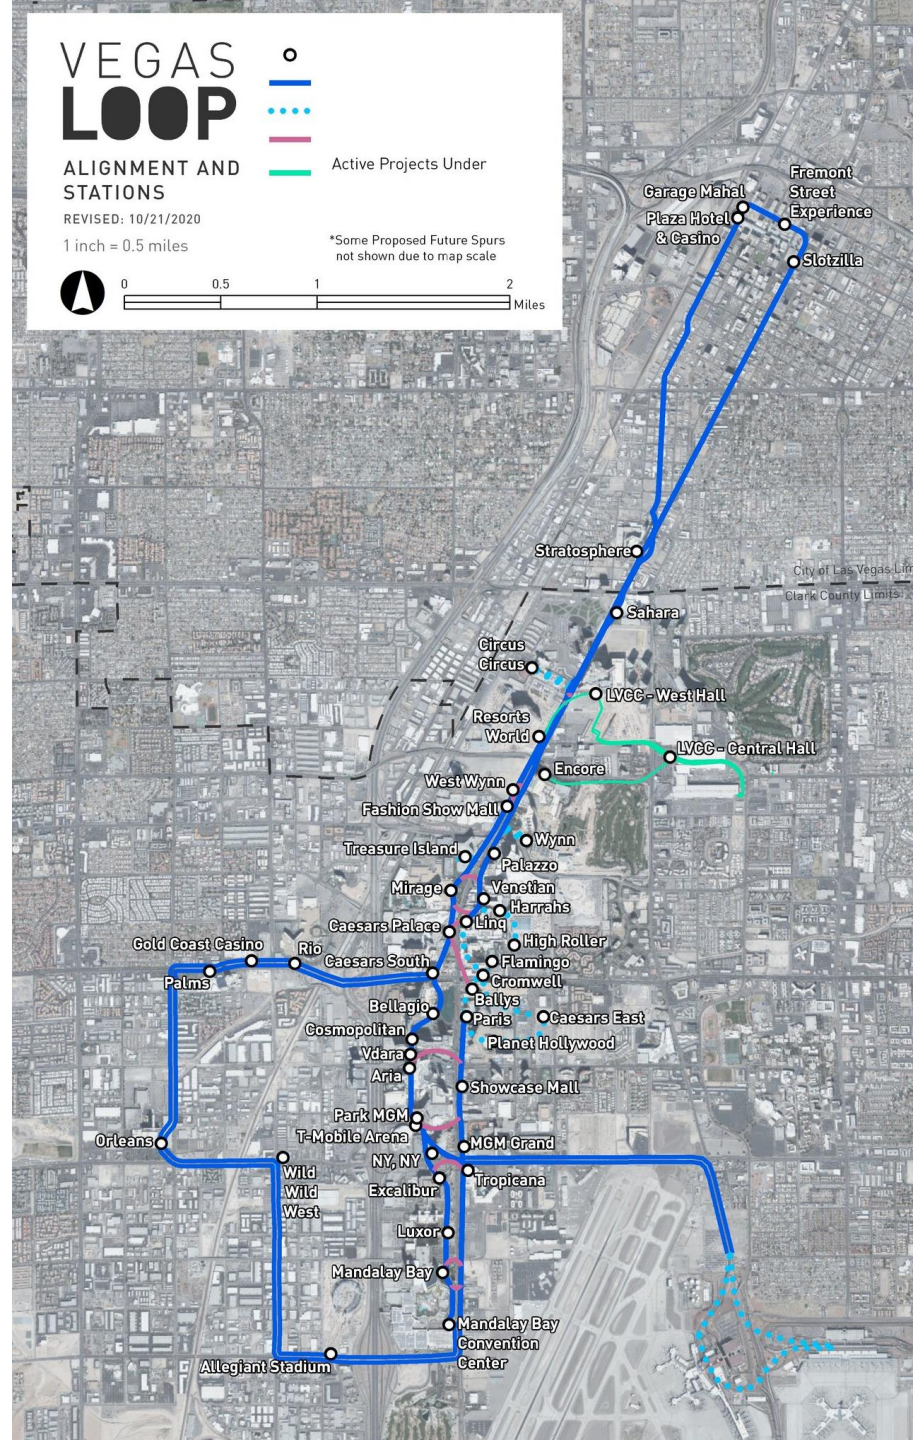

OPENING DECEMBER 1, 2021

PLAY

KATY PERRY
LAS VEGAS

OPENING DECEMBER 29, 2021

LUKE BRYAN
VEGAS

ARRIVING FEBRUARY 11, 2022

LAS Vegas

An aerial night view of Las Vegas, featuring the Paris Las Vegas hotel and casino. The Eiffel Tower replica is illuminated and stands prominently on the right. The city lights are visible against a dark sky, and a large fountain is in the foreground. The word "TRANSPORTATION" is overlaid in large, white, bold, sans-serif capital letters across the center of the image.

TRANSPORTATION

TRANSPORTATION

TRANSPORTATION

LAS VEGAS MONORAIL IS
100% Electric
and runs
ZERO
Emission Trains 

THE LVCC LOOP

- Das innovative unterirdische Transportsystem von Elon Musk
- Eine Flotte von vollelektrischen Tesla-Fahrzeugen soll bis zu 4.400 Fahrgäste pro Stunde befördern
- Pläne zur Ausweitung auf den gesamten Strip-Korridor und den Flughafen

VEGAS LOOP

An aerial night view of the Las Vegas city center, showing a dense cluster of illuminated skyscrapers and hotels. The city lights create a vibrant, glowing effect against the dark sky. In the center, a large fountain is visible, illuminated with bright lights. The overall scene is a bustling, modern urban landscape.