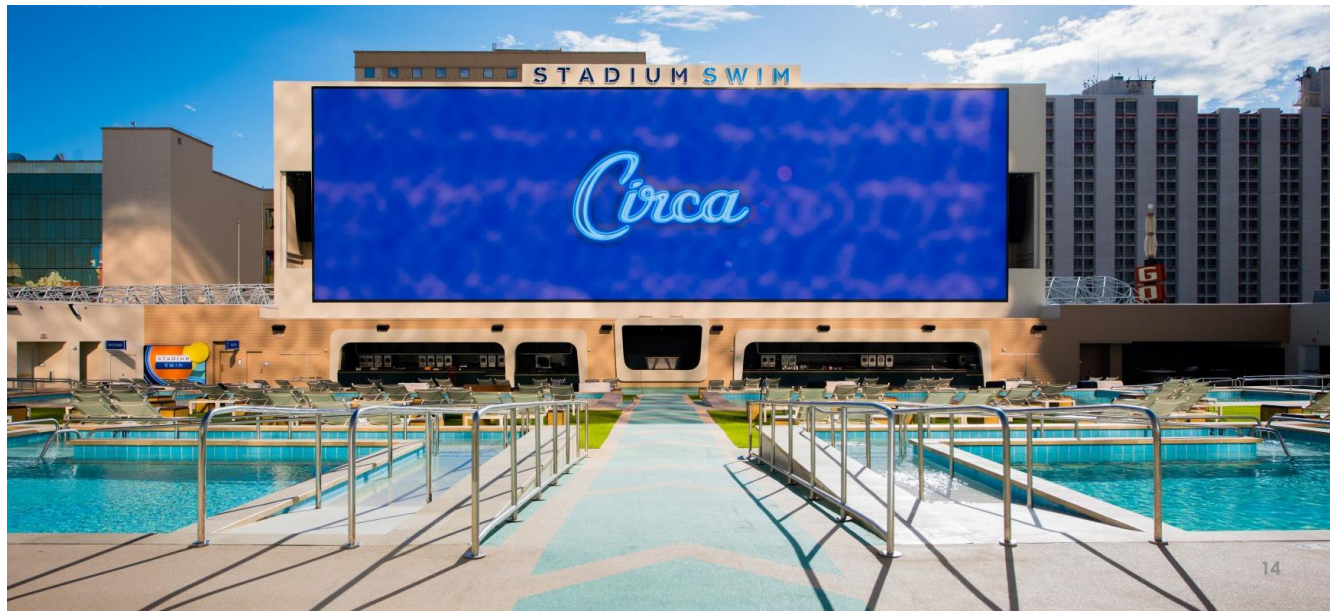

STADIUM SWIM